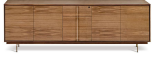

Ref. CN7020

INCHES: W 94 1/2" D 19 3/4" H 29 1/4"

CM: W 240cm D 50cm H 74cm